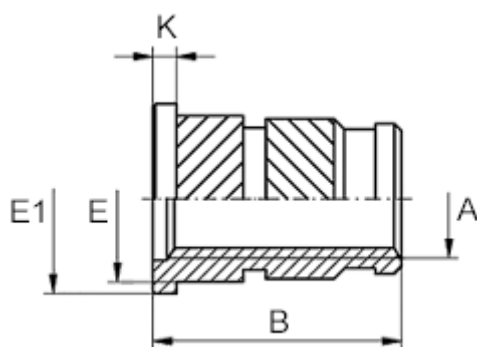

Data Sheet

Article number: 12862000100800
Description: KLEE-coil 862 000 100.800
M10 Brass

Measures

| | |
|----------------------------------|--------|
| Female thread A | = M10 |
| Flange diameter E1 | = 14.0 |
| Flange height | = 1.3 |
| Length B | = 14.0 |
| Min distance to edge | = 4.0 |
| Outer diameter E | = 12.3 |
| Recommended bore diameter W +0.1 | = 11.7 |